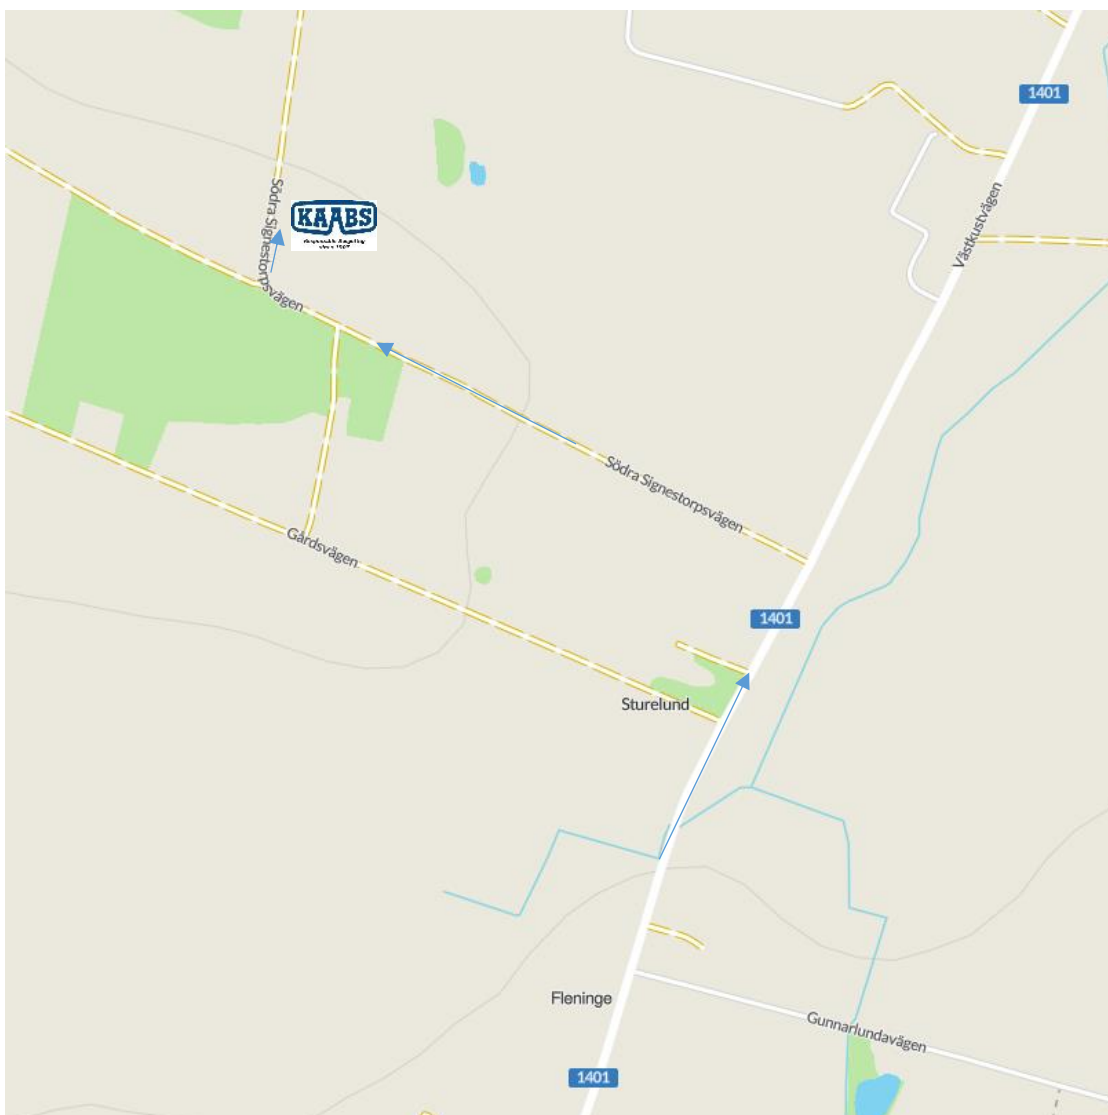

Responsible Recycling
since 1907

Driving instructions to KAABS warehouse in Signestorp

Södra Signestorpsvägen, 254 70 Kattarp, Sweden

From exit 31 (**Fleninge**) drive in direction towards **Fleninge**.

At the 4-way cross in Fleninge village turn right and drive north on road **Västkustvägen** towards **Hasslarp**.

After 2 km turn left on to **Södra Signestorpsvägen** and follow this road for about 800 meter.

After passing under airborne power line, you will find KAABS warehouse in a read building on your right side.