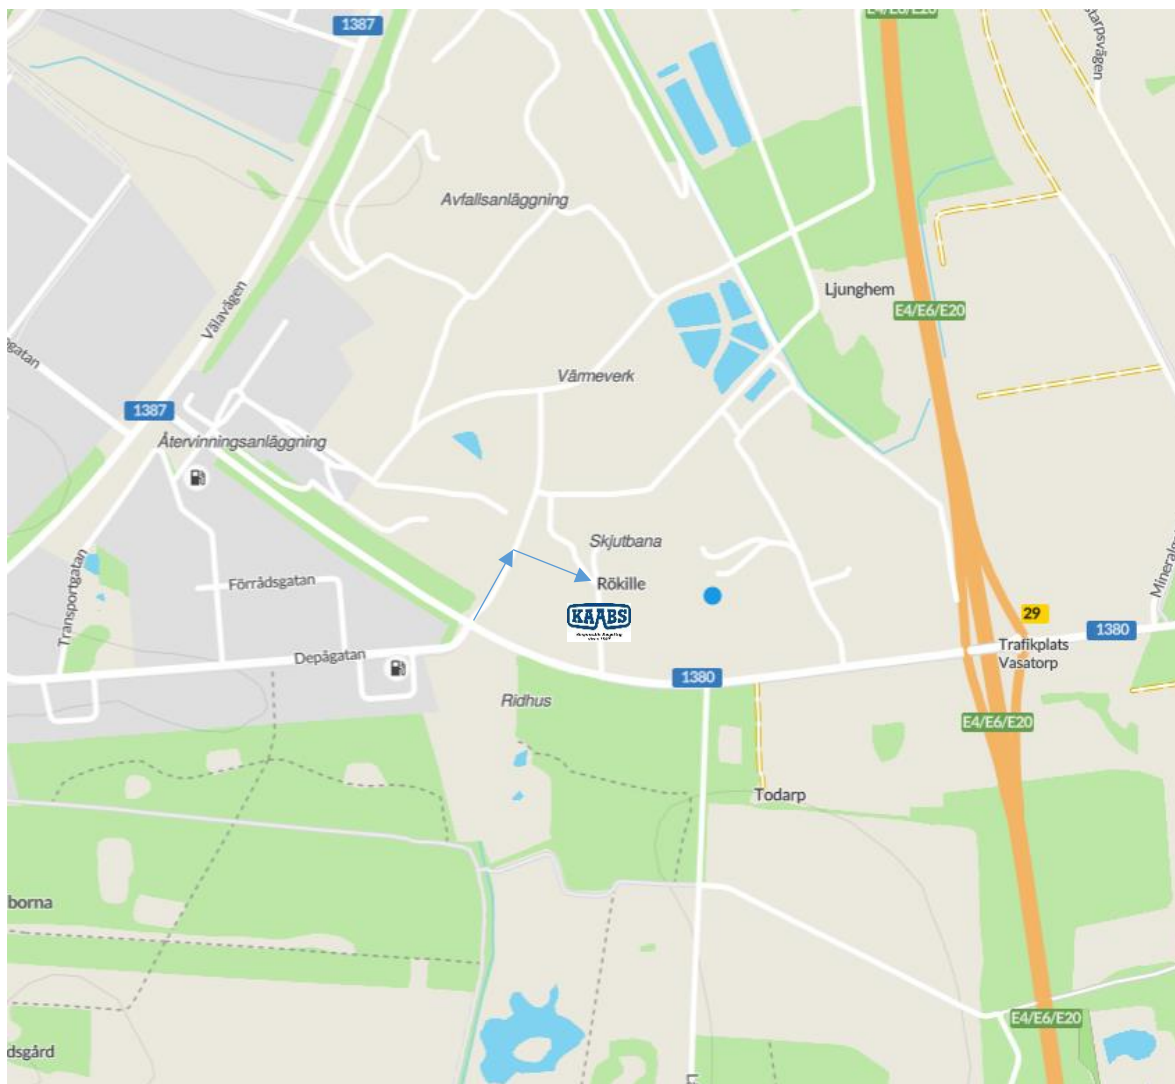

Responsible Recycling
since 1907

Driving Instructions to KAABS Head office in Helsingborg

Hjorthögsvägen 15, 254 64 Helsingborg, Sweden

From exit 29 (Vasatorp) drive in direction **Filborna**.

After about 500 meters at the CNG station turn right and you will find the entrance to KAABS Head office.

Koordinater:

WGS84
56°3'53.2"N 12°46'9.9"E

WGS84 DDM
56°3.886'N 12°46.166'E

WGS84 Decimal (Lat, Lon)
56.064771, 12.769428

RT90 (North, Est)
6219302, 1310936.

SWEREF99 TM (North, Est)
6215532, 361130

KAABS Recycling AB