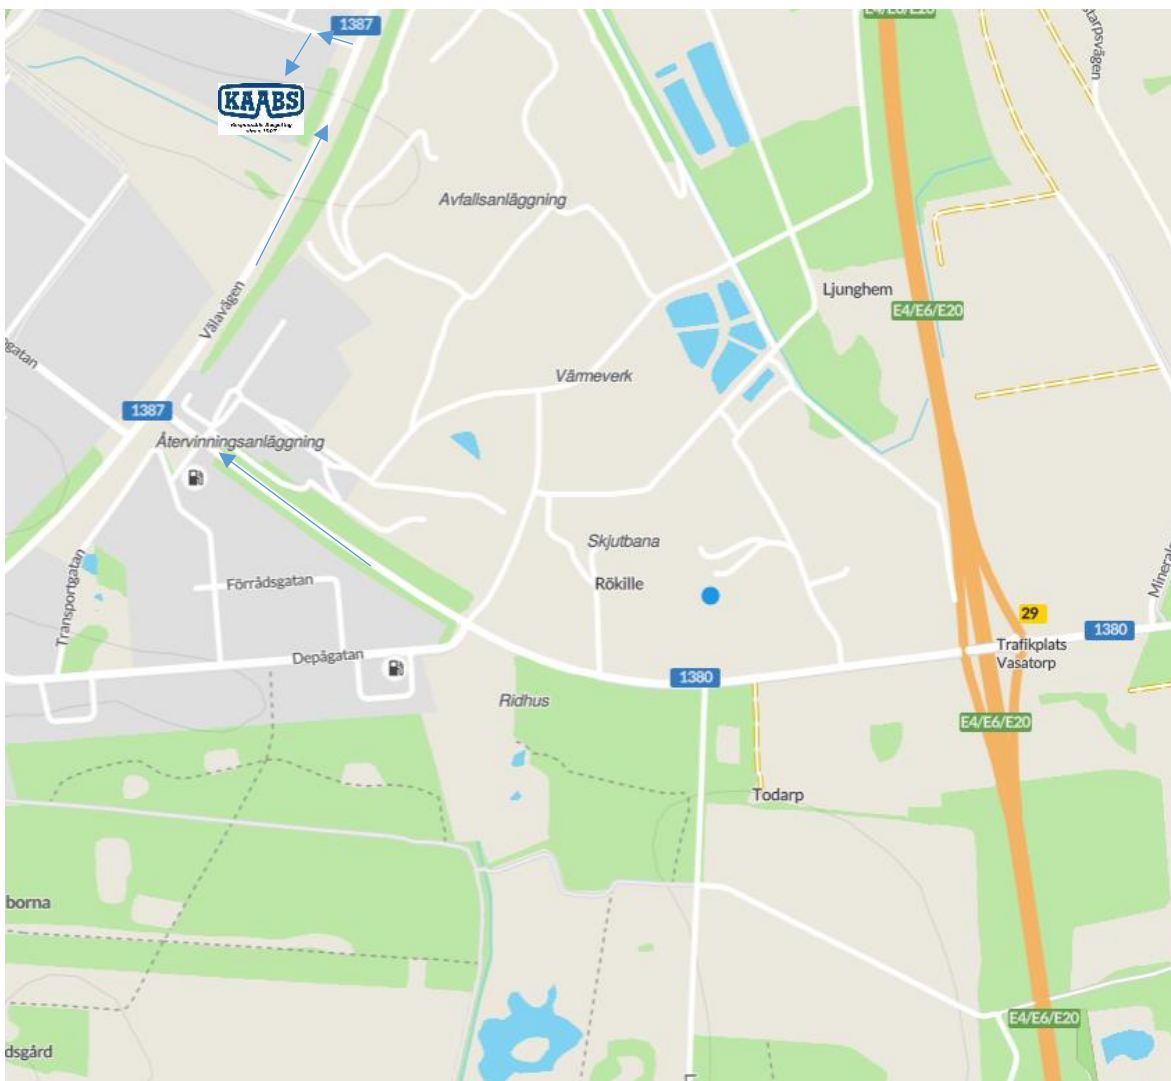

## Driving instructions to KAABS warehouse on Basaltgatan

Basaltgatan 1, 254 68 Helsingborg, Sweden

From exit 29 (**Vasatorp**) drive in direction towards **Filborna**.

At second light turn right on to road **Välavägen**. after about 500 m turn left towards **Väla Södra**.

You will find the entrance after 50 m on your left side.

KAABS Nordic AB

Postal address:  
Hjortshögsvägen 15  
SE-254 64 Helsingborg  
Sweden

Visiting address:  
Hjortshögsvägen 15  
SE-254 64 Helsingborg  
Sweden