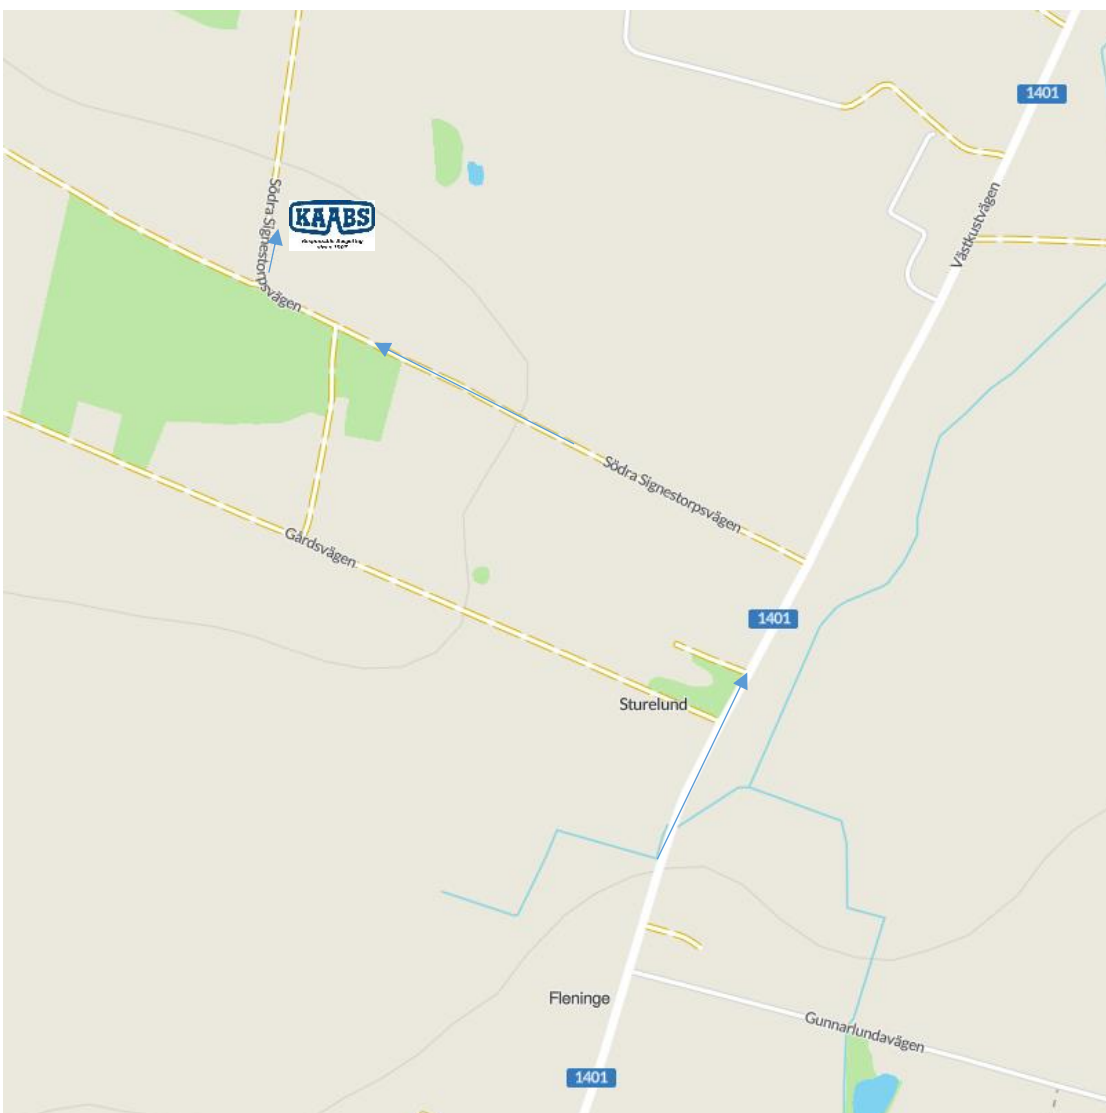

Responsible Recycling
since 1907

Driving instructions to KAABS warehouse in Signestorp

Södra Signestorpsvägen, 254 70 Kattarp, Sweden

From exit 31 (**Fleninge**) drive in direction towards **Fleninge**.

At the 4-way cross in Fleninge village turn right and drive north on road **Västkustvägen** towards **Hasslarp**.

After 2 km turn left on to **Södra Signestorpsvägen** and follow this road for about 800 meter.

After passing under airborne power line, you will find KABS warehouse in a read building on your right side.