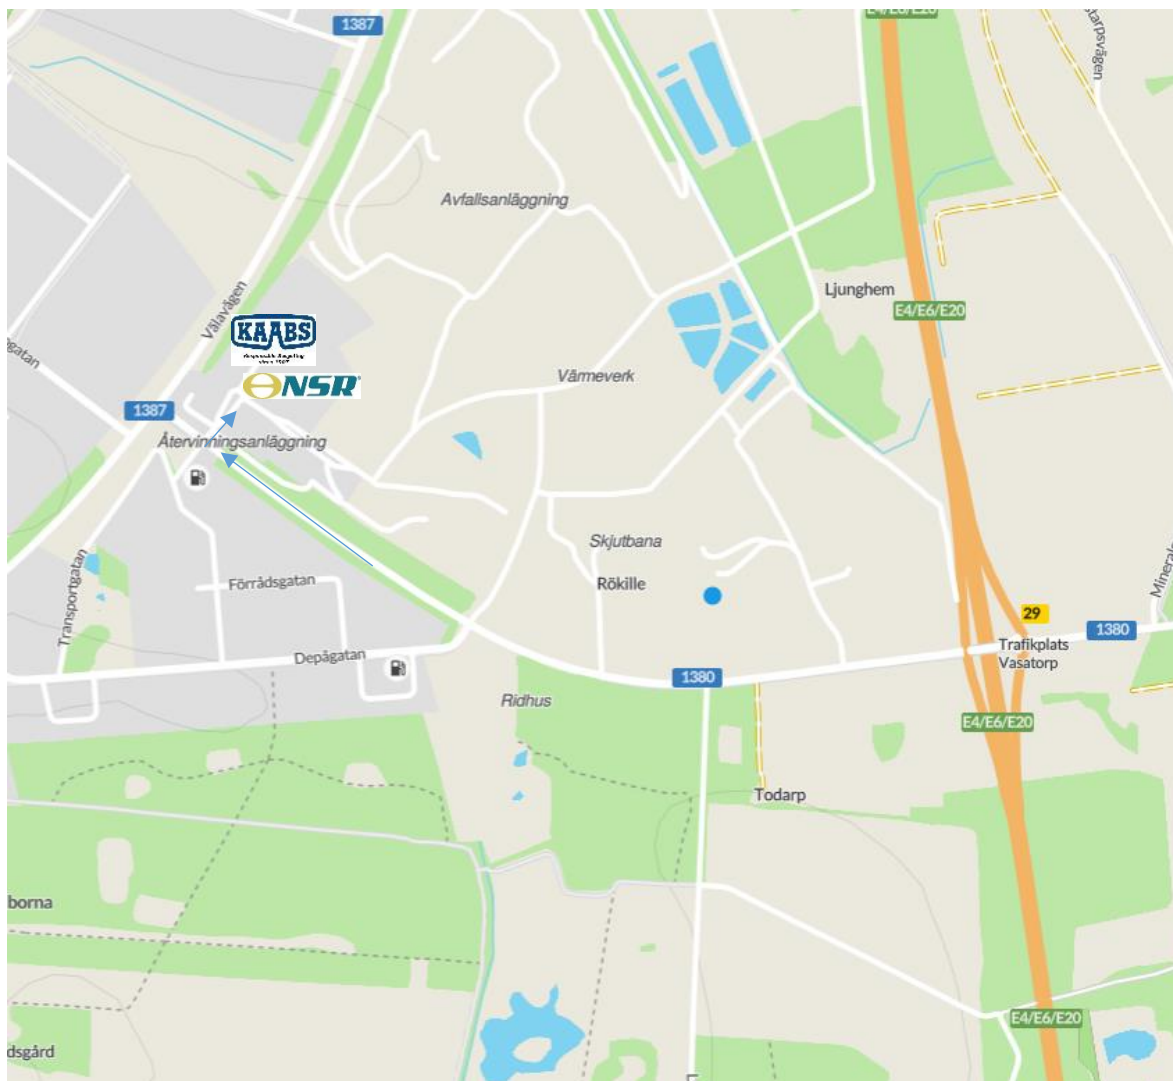

Responsible Recycling
since 1907

Driving instructions to KAABS warehouse in Helsingborg

Hjorthögsvägen 1, 254 64 Helsingborg, Sweden

From exit 29 (Vasatorp) drive in direction towards **Filborna**.

After about 1 km you will find the entrance to NSR AB (**Vera Park**). Sign up in the gate/entrance.