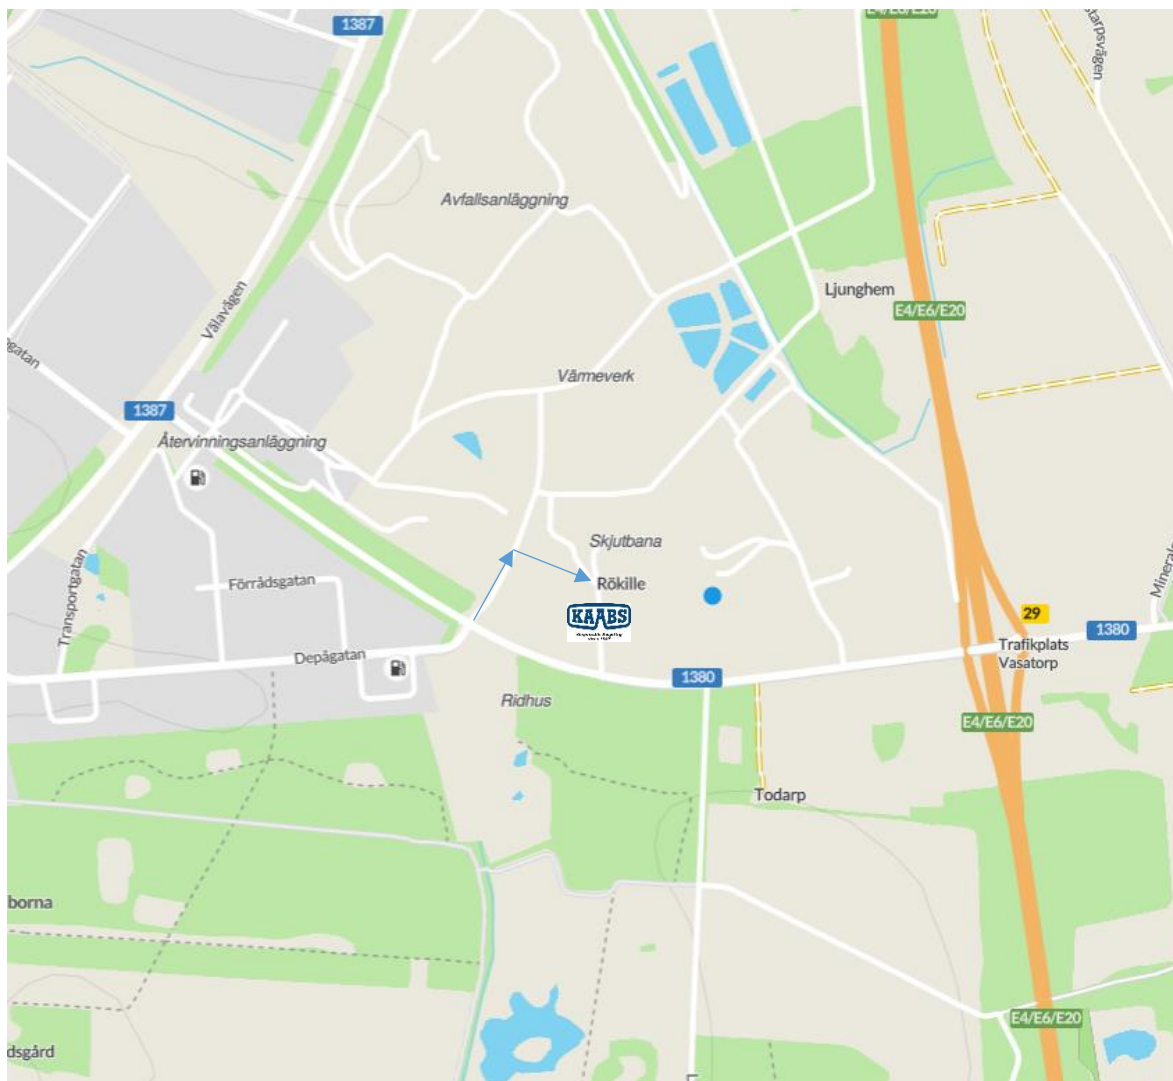

Responsible Recycling
since 1907

Driving Instructions to KAABS Head office in Helsingborg

Hjorthögsvägen 15, 254 64 Helsingborg, Sweden

From exit 29 (Vasatorp) drive in direction **Filborna**.

After about 500 meters at the CNG station turn right and you will find the entrance to KAABS Head office.